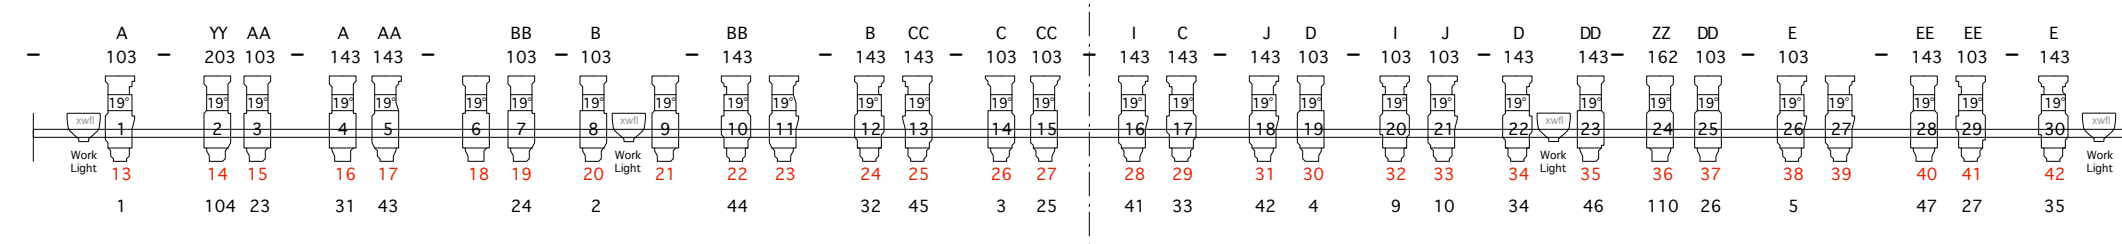

TO SCENESHOP

TO DRESSING AND GREEN ROOMS

4 S.R. DROPBOXES
4 CIRCUITS EACH

4 S.L. DROPBOXES
4 CIRCUITS EACH

US Storage Platform

BALCONY RAIL
EL. 13'-6"

Instruments	
	Alt 360Q 6x12
	Alt 360Q 6x9
	S4 19"
	26" S4
	26" S4
	8" Strand Fresnel
	8" Klieg Fresnel
	8" Oval Fresnel
	X-Spot
	Iris 4

Legend	
	Focus Color
	Unit Number
	Dimmer Channel

SR Prosc Boom Boom 1 Boom 2 Boom 3 Boom 4 SL Prosc. Boom

Show Name 12th Night Light Plot	Reference	Drawn By Caleb Stroman	Date 2/13/08
------------------------------------	-----------	---------------------------	-----------------