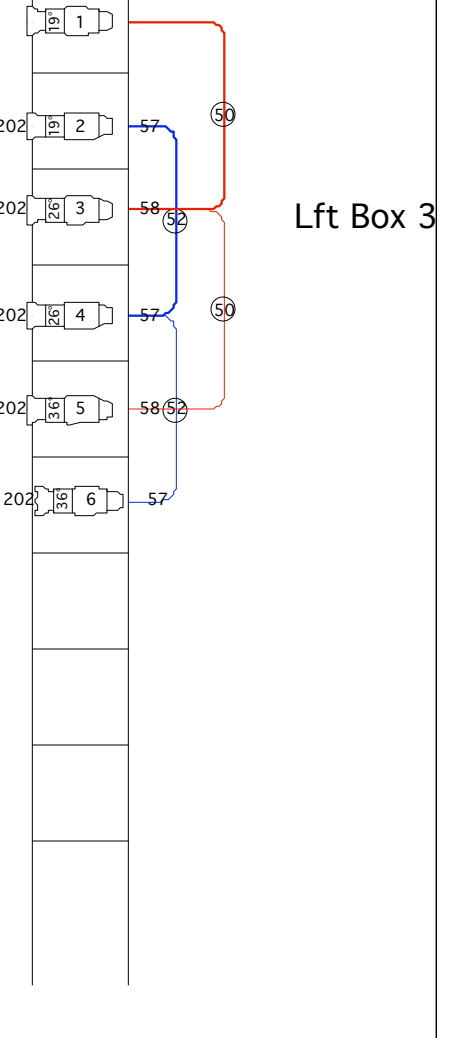

TO SCENESHOP

TO DRESSING AND GREEN ROOMS

4 S.R. DROPBOXES
4 CIRCUITS EACH

4 S.L. DROPBOXES
4 CIRCUITS EACH

US Storage Platform

BALCONY RAIL
EL. 13'-6"

Instruments	
	Alt 360Q 6x12
	Alt 360Q 6x9
	S4 19"
	26" S4
	26" S4
	8" Strand Fresnel
	8" Klieg Fresnel
	8" Oval Fresnel
	X-Spot
	Iris 4

Legend	
	Focus Color
	Unit Number
	Dimmer Channel

SR Prosc Boom Boom 1 Boom 2 Boom 3 Boom 4 SL Prosc. Boom

Show Name 12th Night Light Plot	Reference	Drawn By Caleb Stroman	Date 2/13/08
------------------------------------	-----------	---------------------------	-----------------