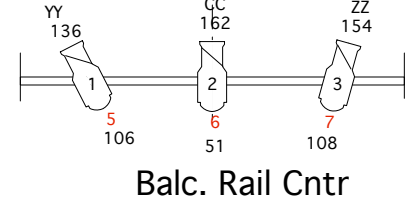

TO SCENESHOP

TO DRESSING AND GREEN ROOMS

4 S.R. DROPBOXES
4 CIRCUITS EACH

4 S.L. DROPBOXES
4 CIRCUITS EACH

US Storage Platform

BALCONY RAIL
EL. 13'-6"

Instruments	
	Alt 360Q 6x12
	Alt 360Q 6x9
	S4 19"
	26" S4
	26" S4
	8" Strand Fresnel
	8" Klieg Fresnel
	8" Oval Fresnel
	X-Spot
	Iris 4

Legend	
	Focus Color
	Unit Number
	Dimmer Channel

SR Prosc Boom Boom 1 Boom 2 Boom 3 Boom 4 SL Prosc. Boom

Show Name 12th Night Light Plot	Reference	Drawn By Caleb Stroman	Date 2/13/08
------------------------------------	-----------	---------------------------	-----------------