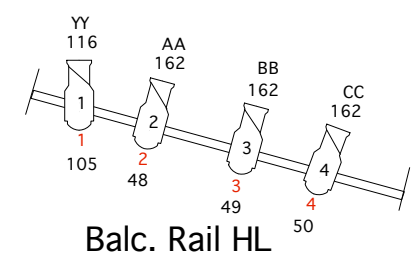

TO SCENESHOP

TO DRESSING AND GREEN ROOMS

4 S.R. DROPBOXES
4 CIRCUITS EACH

4 S.L. DROPBOXES
4 CIRCUITS EACH

US Storage Platform

BALCONY RAIL
EL. 13'-6"

Instruments	
	Alt 360Q 6x12
	Alt 360Q 6x9
	S4 19"
	26" S4
	26" S4
	8" Strand Fresnel
	8" Klieg Fresnel
	8" Oval Fresnel
	X-Spot
	Iris 4

Legend	
	Focus Color
	Unit Number
	Dimmer Channel

SR Prosc Boom Boom 1 Boom 2 Boom 3 Boom 4 SL Prosc. Boom

Show Name 12th Night Light Plot	Reference	Drawn By Caleb Stroman	Date 2/13/08
------------------------------------	-----------	---------------------------	-----------------