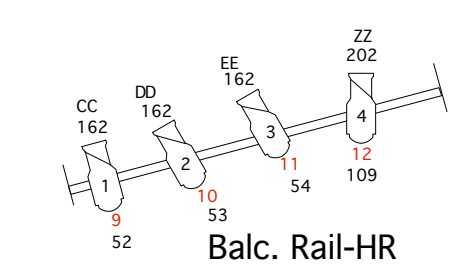

TO SCENESHOP

TO DRESSING AND GREEN ROOMS

4 S.R. DROPBOXES
4 CIRCUITS EACH

4 S.L. DROPBOXES
4 CIRCUITS EACH

US Storage Platform

BALCONY RAIL
EL. 13'-6"

Instruments	
	Alt 360Q 6x12
	Alt 360Q 6x9
	S4 19"
	26" S4
	26" S4
	8" Strand Fresnel
	8" Klieg Fresnel
	8" Oval Fresnel
	X-Spot
	Iris 4

Legend	
	Focus Color
	Unit Number
	Dimmer Channel

SR Prosc Boom Boom 1 Boom 2 Boom 3 Boom 4 SL Prosc. Boom

Show Name 12th Night Light Plot	Reference	Drawn By Caleb Stroman	Date 2/13/08
------------------------------------	-----------	---------------------------	-----------------