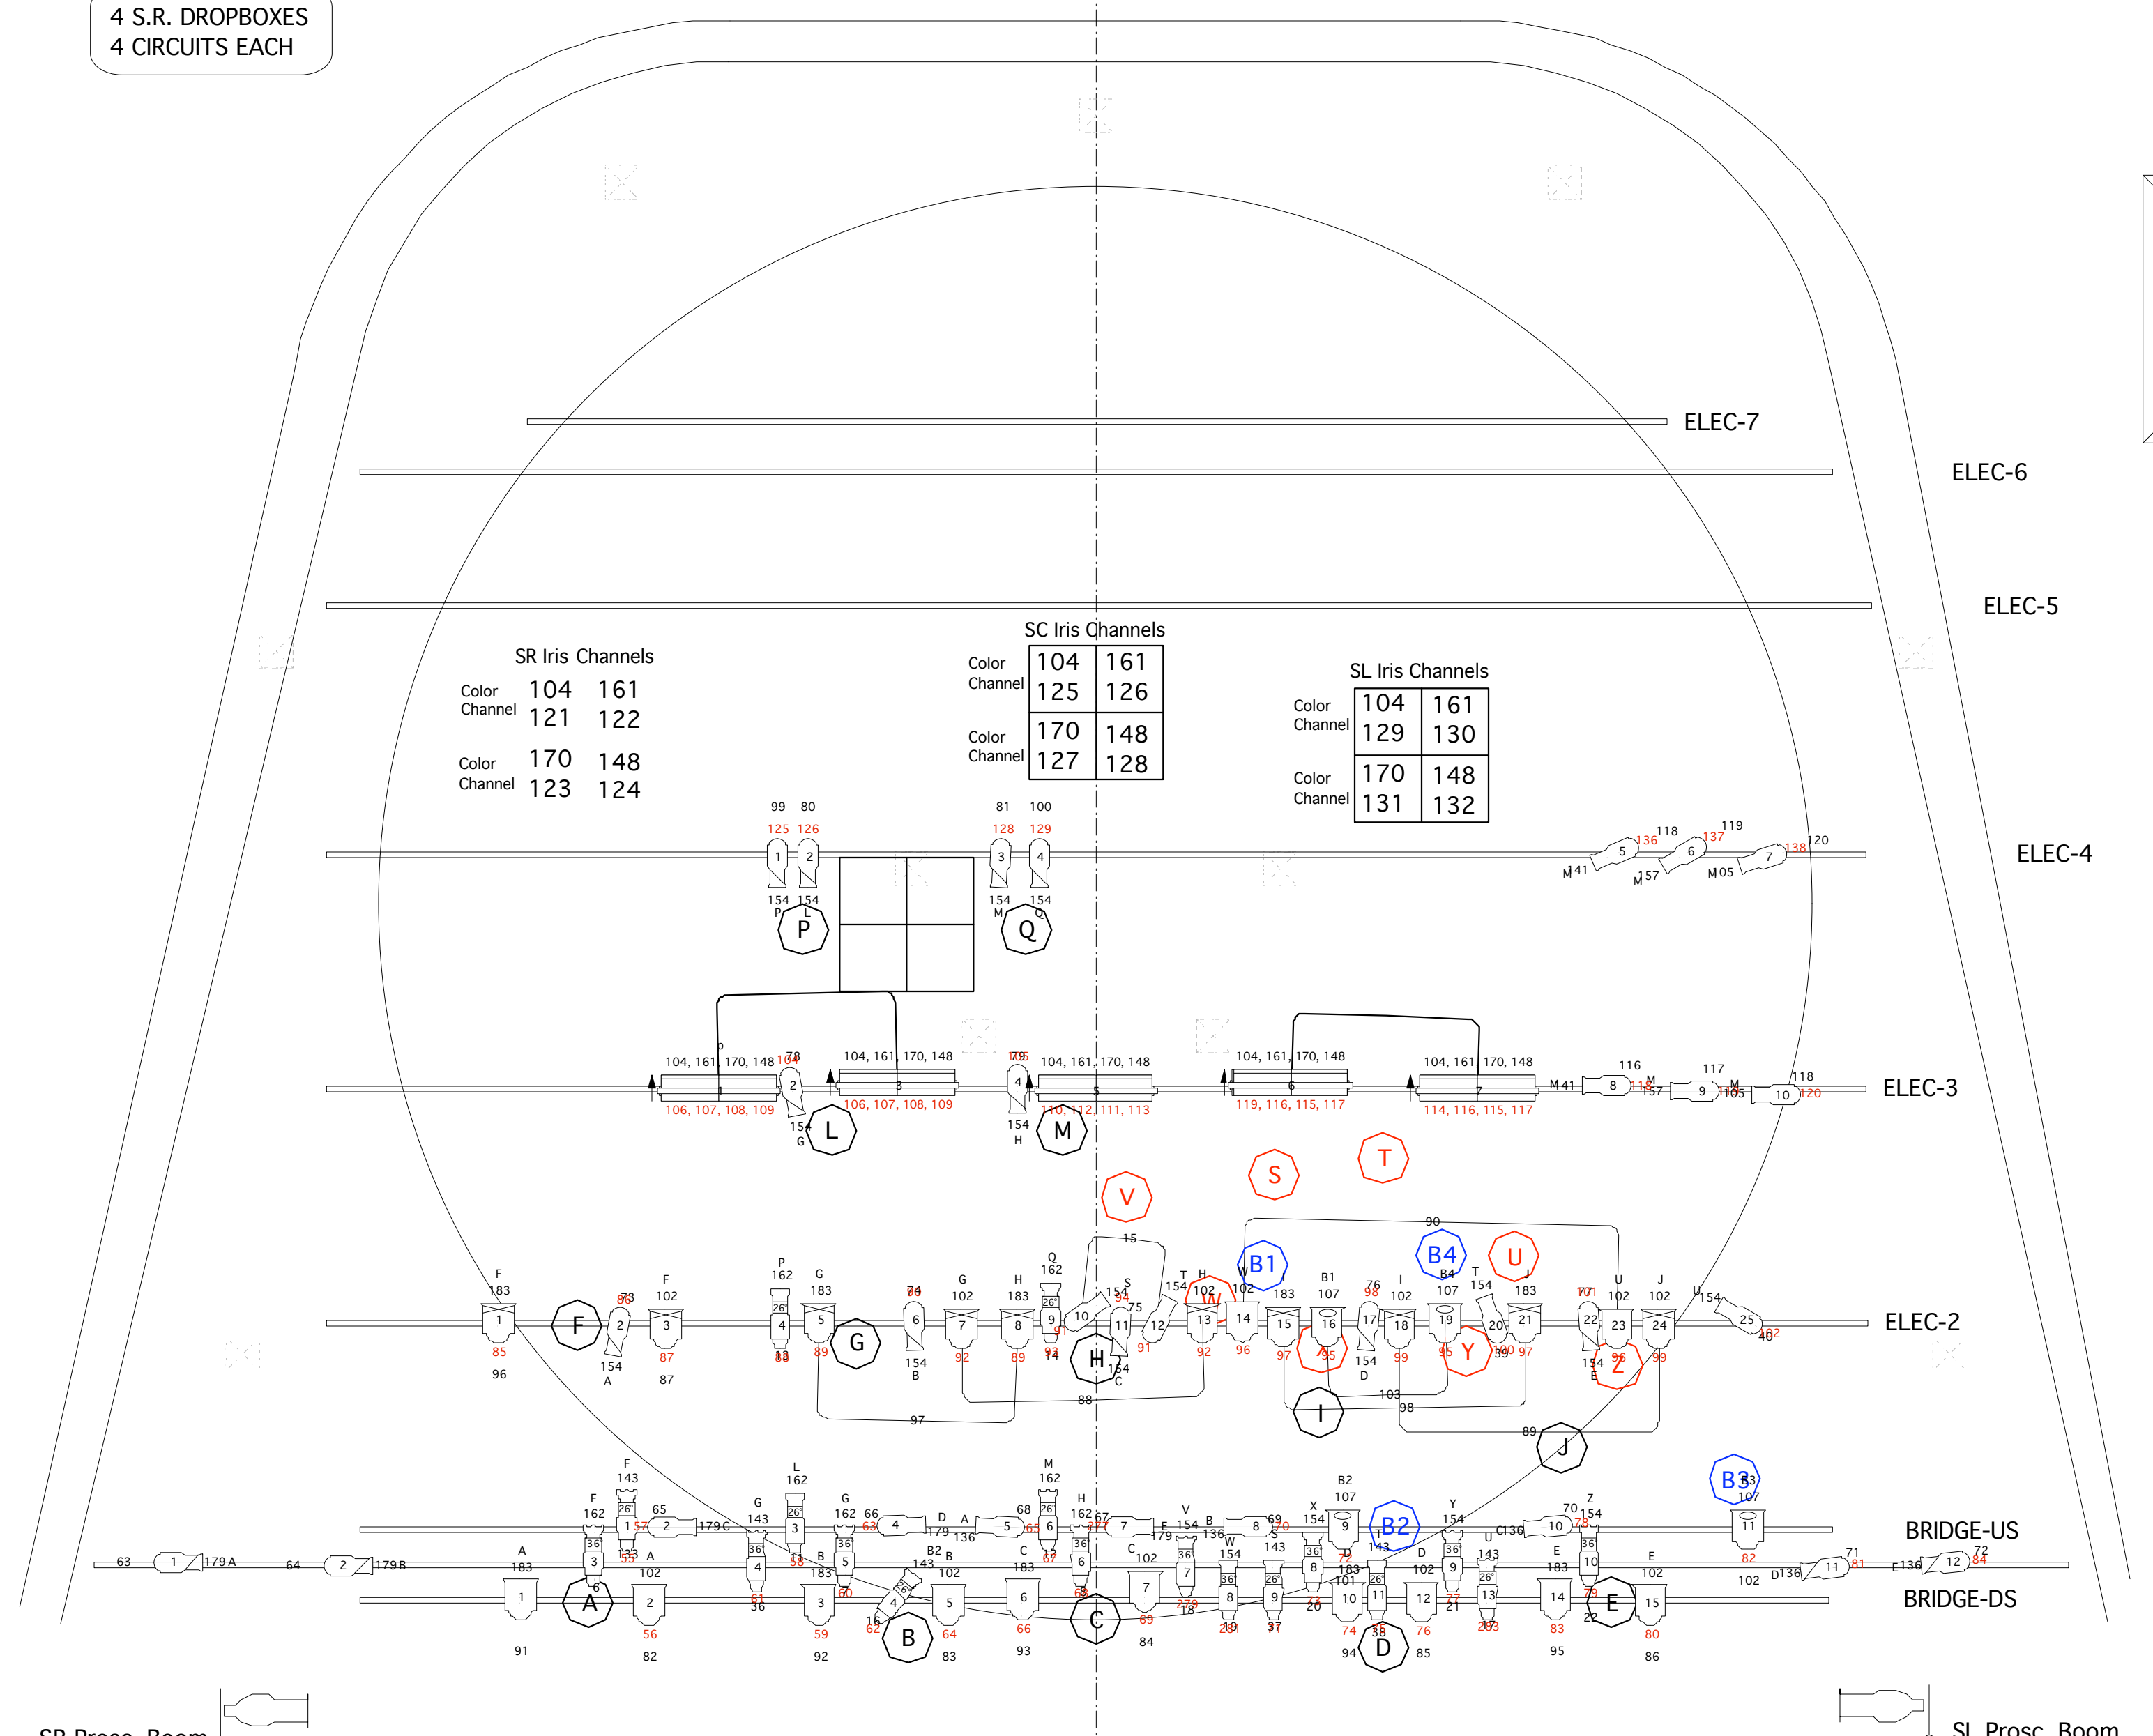

TO SCENESHOP

TO DRESSING AND GREEN ROOMS

4 S.R. DROPBOXES
4 CIRCUITS EACH

4 S.L. DROPBOXES
4 CIRCUITS EACH

US Storage Platform

BALCONY RAIL
EL. 13'-6"

Instruments	
	Alt 360Q 6x12
	Alt 360Q 6x9
	S4 19"
	26" S4
	26" S4
	8" Strand Fresnel
	8" Klieg Fresnel
	8" Oval Fresnel
	X-Spot
	Iris 4

Legend	
	Focus Color
	Unit Number
	Dimmer Channel

SR Prosc Boom Boom 1 Boom 2 Boom 3 Boom 4 SL Prosc. Boom

Show Name 12th Night Light Plot	Reference	Drawn By Caleb Stroman	Date 2/13/08
------------------------------------	-----------	---------------------------	-----------------