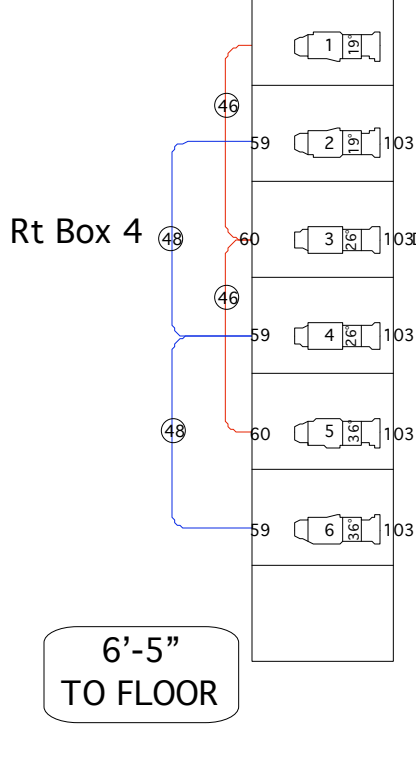

TO SCENESHOP

TO DRESSING AND GREEN ROOMS

4 S.R. DROPBOXES
4 CIRCUITS EACH

4 S.L. DROPBOXES
4 CIRCUITS EACH

US Storage Platform

BALCONY RAIL
EL. 13'-6"

Instruments	
	Alt 360Q 6x12
	Alt 360Q 6x9
	S4 19"
	26" S4
	26" S4
	8" Strand Fresnel
	8" Klieg Fresnel
	8" Oval Fresnel
	X-Spot
	Iris 4

Legend	
	Focus Color
	Unit Number
	Dimmer Channel

SR Prosc Boom Boom 1 Boom 2 Boom 3 Boom 4 SL Prosc. Boom

Show Name 12th Night Light Plot	Reference	Drawn By Caleb Stroman	Date 2/13/08
------------------------------------	-----------	---------------------------	-----------------