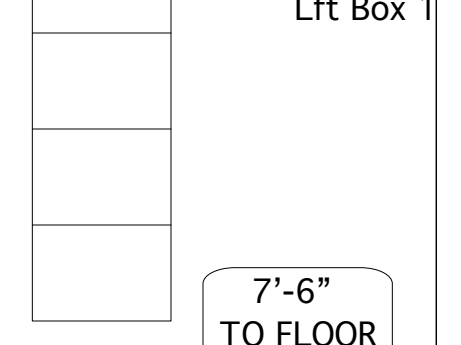

TO SCENESHOP

TO DRESSING AND GREEN ROOMS

4 S.R. DROPBOXES
4 CIRCUITS EACH

4 S.L. DROPBOXES
4 CIRCUITS EACH

US Storage Platform

BALCONY RAIL
EL. 13'-6"

Instruments	
	Alt 360Q 6x12
	Alt 360Q 6x9
	S4 19"
	26" S4
	26" S4
	8" Strand Fresnel
	8" Klieg Fresnel
	8" Oval Fresnel
	X-Spot
	Iris 4

Legend	
	Focus Color
	Unit Number
	Dimmer Channel

SR Prosc Boom Boom 1 Boom 2 Boom 3 Boom 4 SL Prosc. Boom

Show Name 12th Night Light Plot	Reference	Drawn By Caleb Stroman	Date 2/13/08
------------------------------------	-----------	---------------------------	-----------------