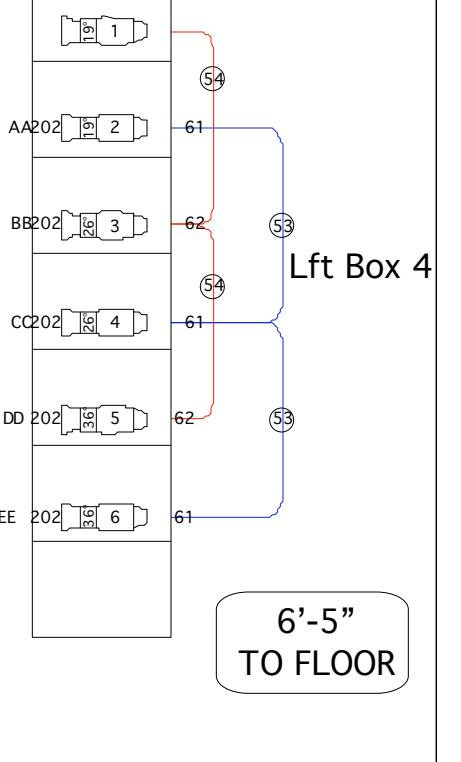

TO SCENESHOP

TO DRESSING AND GREEN ROOMS

4 S.R. DROPBOXES
4 CIRCUITS EACH

4 S.L. DROPBOXES
4 CIRCUITS EACH

US Storage Platform

BALCONY RAIL
EL. 13'-6"

Instruments	
	Alt 360Q 6x12
	Alt 360Q 6x9
	S4 19"
	26" S4
	26" S4
	8" Strand Fresnel
	8" Klieg Fresnel
	8" Oval Fresnel
	X-Spot
	Iris 4

Legend	
	Focus Color
	Unit Number
	Dimmer Channel

SR Prosc Boom Boom 1 Boom 2 Boom 3 Boom 4 SL Prosc. Boom

Show Name 12th Night Light Plot	Reference	Drawn By Caleb Stroman	Date 2/13/08
------------------------------------	-----------	---------------------------	-----------------