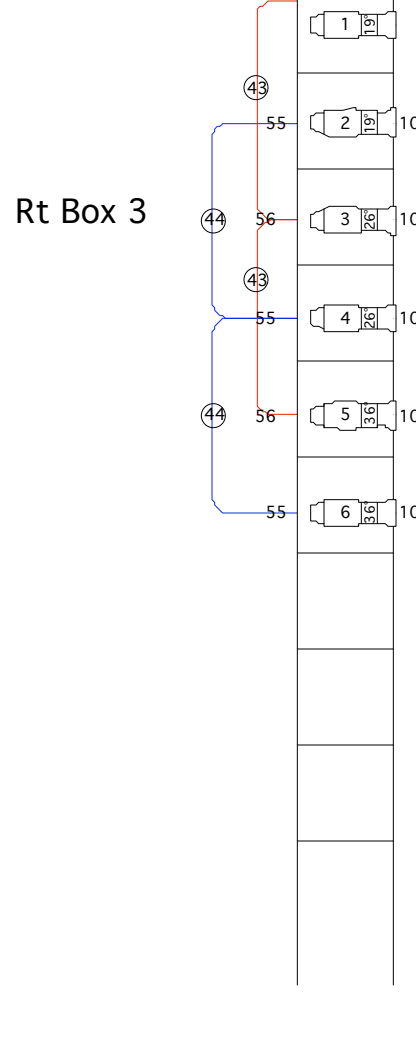

TO SCENESHOP

TO DRESSING AND GREEN ROOMS

4 S.R. DROPBOXES
4 CIRCUITS EACH

4 S.L. DROPBOXES
4 CIRCUITS EACH

US Storage Platform

BALCONY RAIL
EL. 13'-6"

Instruments	
	Alt 360Q 6x12
	Alt 360Q 6x9
	S4 19"
	26" S4
	26" S4
	8" Strand Fresnel
	8" Klieg Fresnel
	8" Oval Fresnel
	X-Spot
	Iris 4

Legend	
	Focus Color
	Unit Number
	Dimmer Channel

SR Prosc Boom Boom 1 Boom 2 Boom 3 Boom 4 SL Prosc. Boom

Show Name 12th Night Light Plot	Reference	Drawn By Caleb Stroman	Date 2/13/08
------------------------------------	-----------	---------------------------	-----------------