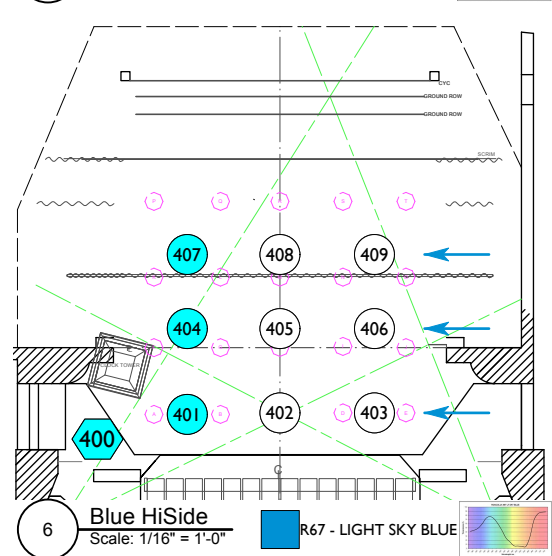

LD: CALEB STROMAN

MAGIC SHEET

LD: CALEB STROMAN

MAGIC SHEET

10 CYC Lights
Scale: 1/16" = 1'-0"

- KEY**
- 000 GROUP NUMBER - ALL FIXTURES
 - 000 GROUP/CHANNEL NUMBER - ALL FIXTURES/FIRST CHANNEL
 - 000 GROUP/CHANNEL NUMBER - ROW/FIRST CHANNEL
 - 000 CHANNEL NUMBER