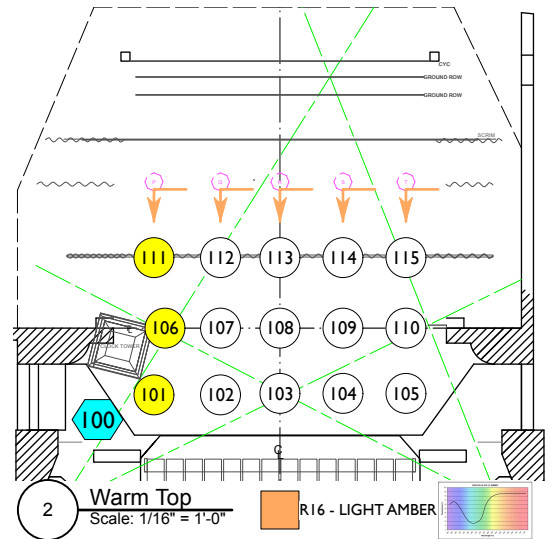

LD: CALEB STROMAN

MAGIC SHEET

LD: CALEB STROMAN

MAGIC SHEET

10 CYC Lights
Scale: 1/16" = 1'-0"

- KEY**
- 000 GROUP NUMBER - ALL FIXTURES
 - 000 GROUP/CHANNEL NUMBER - ALL FIXTURES/FIRST CHANNEL
 - 000 GROUP/CHANNEL NUMBER - ROW/FIRST CHANNEL
 - 000 CHANNEL NUMBER