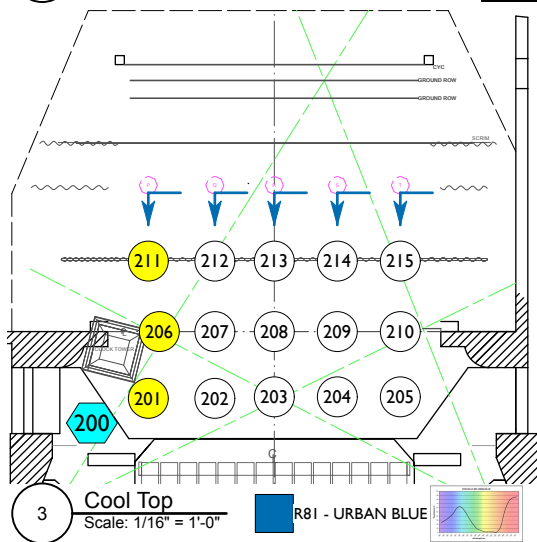

LD: CALEB STROMAN

MAGIC SHEET

LD: CALEB STROMAN

MAGIC SHEET

10 CYC Lights
Scale: 1/16" = 1'-0"

- KEY**
- 000 GROUP NUMBER - ALL FIXTURES
 - 000 GROUP/CHANNEL NUMBER - ALL FIXTURES/FIRST CHANNEL
 - 000 GROUP/CHANNEL NUMBER - ROW/FIRST CHANNEL
 - 000 CHANNEL NUMBER