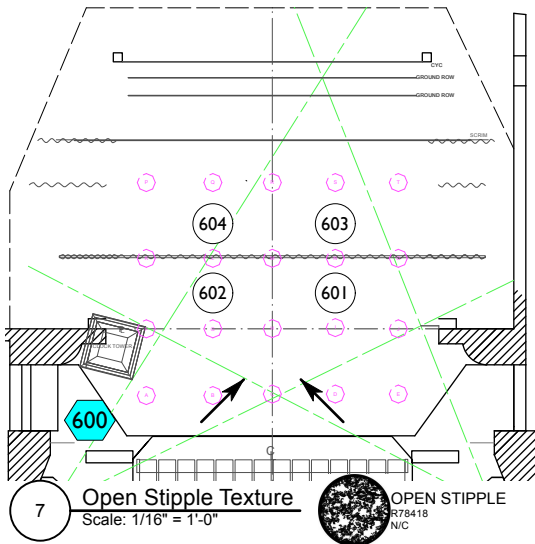

LD: CALEB STROMAN

MAGIC SHEET

LD: CALEB STROMAN

MAGIC SHEET

10 CYC Lights
Scale: 1/16" = 1'-0"

- KEY**
- 000 GROUP NUMBER - ALL FIXTURES
 - 000 GROUP/CHANNEL NUMBER - ALL FIXTURES/FIRST CHANNEL
 - 000 GROUP/CHANNEL NUMBER - ROW/FIRST CHANNEL
 - 000 CHANNEL NUMBER