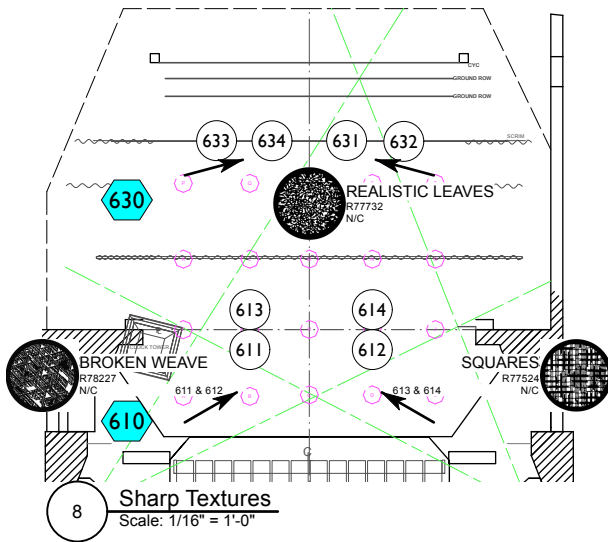

LD: CALEB STROMAN

MAGIC SHEET

LD: CALEB STROMAN

MAGIC SHEET

10 CYC Lights
Scale: 1/16" = 1'-0"

- KEY**
- 000 GROUP NUMBER - ALL FIXTURES
 - 000 GROUP/CHANNEL NUMBER - ALL FIXTURES/FIRST CHANNEL
 - 000 GROUP/CHANNEL NUMBER - ROW/FIRST CHANNEL
 - 000 CHANNEL NUMBER