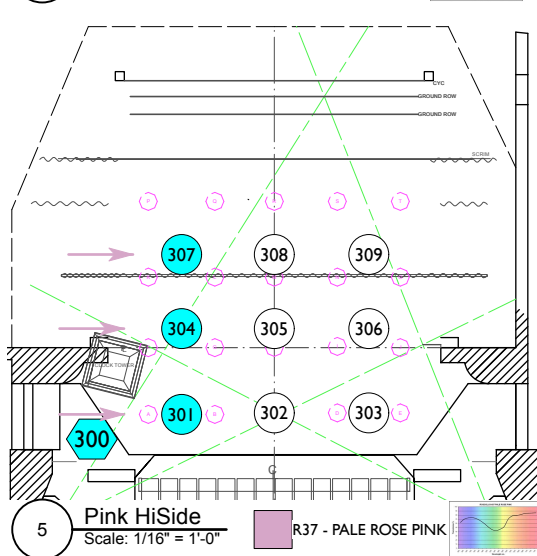

LD: CALEB STROMAN

MAGIC SHEET

LD: CALEB STROMAN

MAGIC SHEET

10 CYC Lights
Scale: 1/16" = 1'-0"

- KEY**
- 000 GROUP NUMBER - ALL FIXTURES
 - 000 GROUP/CHANNEL NUMBER - ALL FIXTURES/FIRST CHANNEL
 - 000 GROUP/CHANNEL NUMBER - ROW/FIRST CHANNEL
 - 000 CHANNEL NUMBER