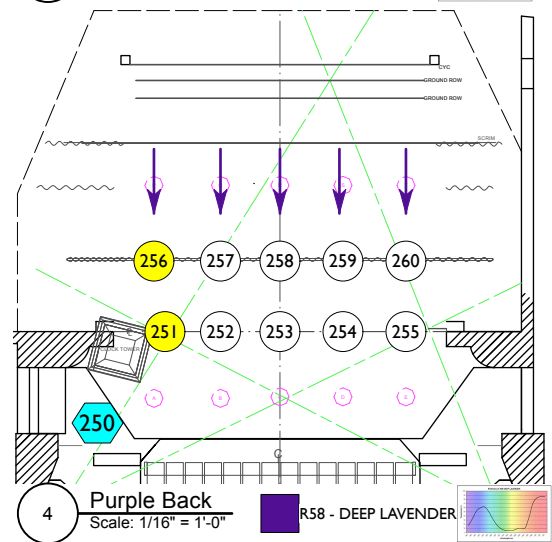

LD: CALEB STROMAN

MAGIC SHEET

LD: CALEB STROMAN

MAGIC SHEET

10 CYC Lights
Scale: 1/16" = 1'-0"

- KEY**
- 000 GROUP NUMBER - ALL FIXTURES
 - 000 GROUP/CHANNEL NUMBER - ALL FIXTURES/FIRST CHANNEL
 - 000 GROUP/CHANNEL NUMBER - ROW/FIRST CHANNEL
 - 000 CHANNEL NUMBER