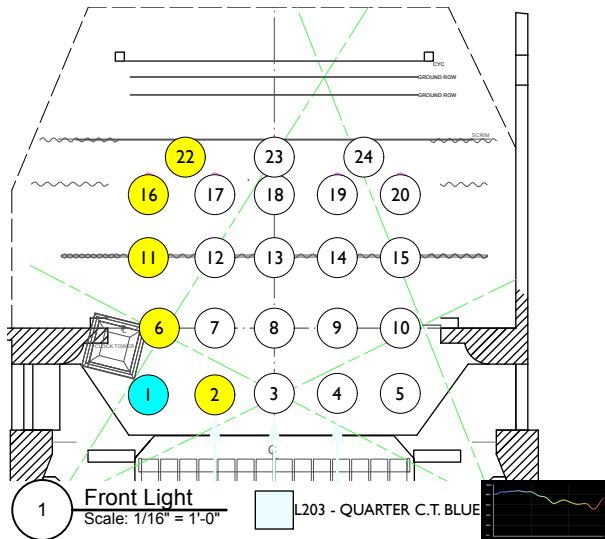

LD: CALEB STROMAN

MAGIC SHEET

LD: CALEB STROMAN

MAGIC SHEET

10 CYC Lights
Scale: 1/16" = 1'-0"

- KEY**
- 000 GROUP NUMBER - ALL FIXTURES
 - 000 GROUP/CHANNEL NUMBER - ALL FIXTURES/FIRST CHANNEL
 - 000 GROUP/CHANNEL NUMBER - ROW/FIRST CHANNEL
 - 000 CHANNEL NUMBER