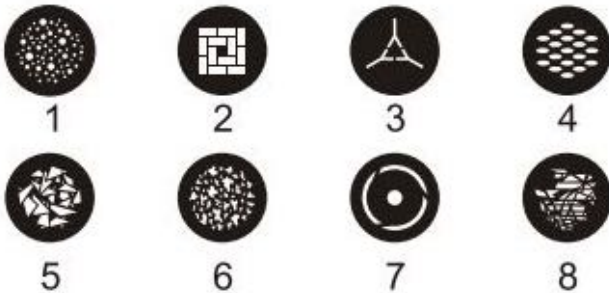

### ROGUE R2 SPOT

ROTATING GOBO WHEEL

STATIC GOBO WHEEL

COLOR WHEEL 1

COLOR WHEEL 2