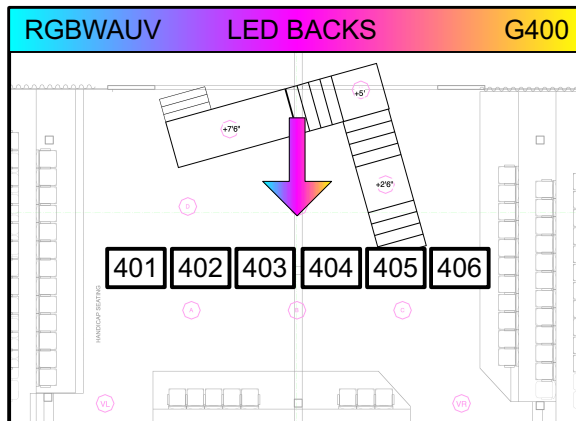

MILLBROOK PLAYHOUSE

CAMELOT

MAGIC SHEET

LD: CALEB STROMAN