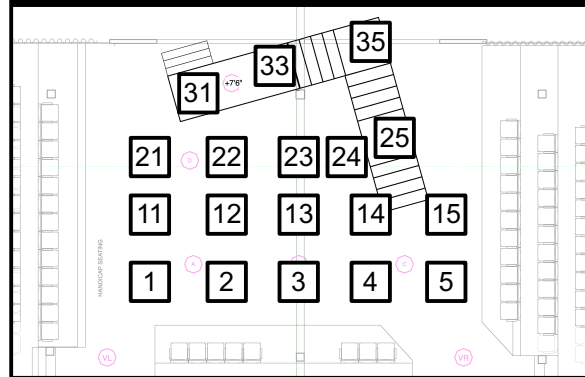

MOVER FOCUS PALETTES

SPECIALS

HR VOM - ON STAGE _____ 31
OFF STAGE _____ 32

HL VOM - ON STAGE _____ 41
OFF STAGE _____ 42

USR FRONT FILL _____ 51
USL FRONT FILL _____ 52

SHADOW PUPPET LIGHT _____ 211

HOUSE LIGHTS _____ 250

FIRE FX LEDs _____ 811
_____ 812