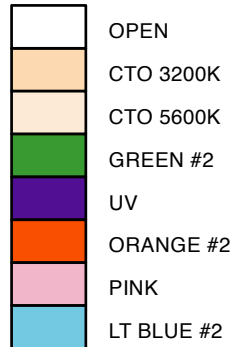

## MAGIC SHEET

LD: CALEB STROMAN

### ROGUE R2 SPOT

ROTATING GOBO WHEEL

STATIC GOBO WHEEL

COLOR WHEEL 1

COLOR WHEEL 2