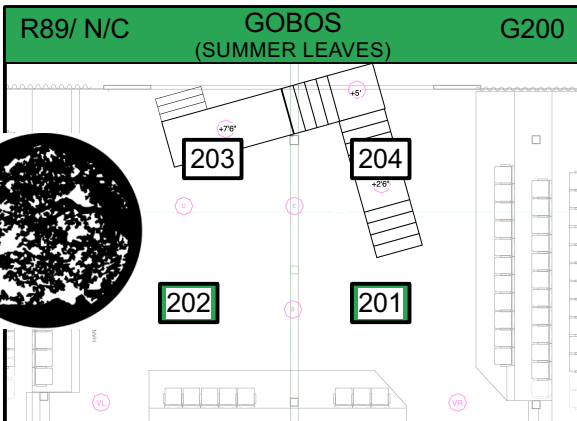

CAMELOT

MAGIC SHEET

LD: CALEB STROMAN