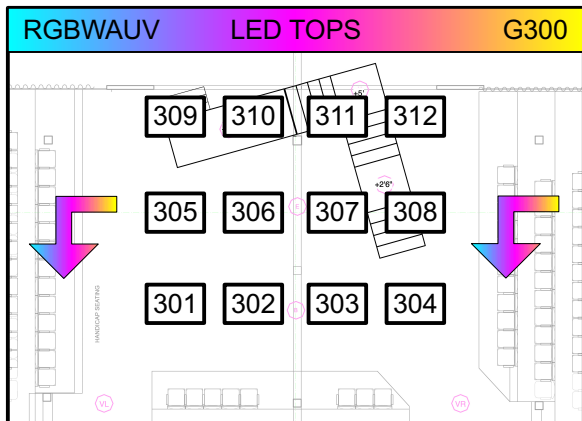

MILLBROOK PLAYHOUSE

CAMELOT

MAGIC SHEET

LD: CALEB STROMAN