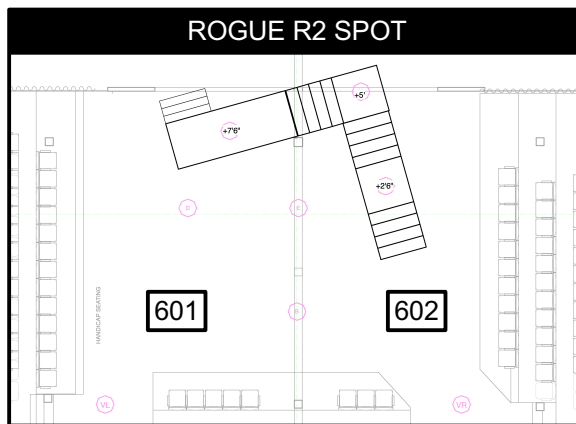

MILLBROOK PLAYHOUSE

CAMELOT

MAGIC SHEET

LD: CALEB STROMAN