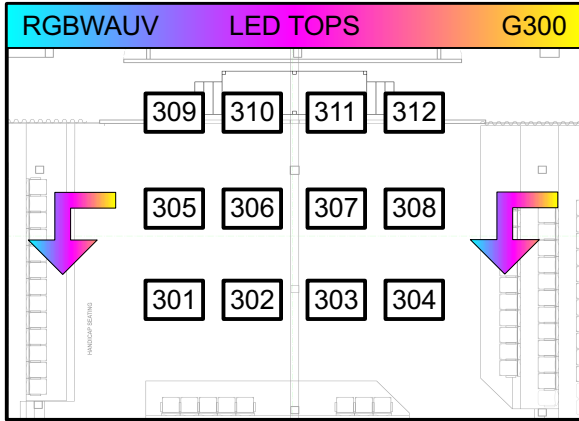

JERSEY BOYS

MAGIC SHEET

LD: CALEB STROMAN

MILLBROOK PLAYHOUSE

JERSEY BOYS

MAGIC SHEET

LD: CALEB STROMAN

ROGUE R2 SPOT