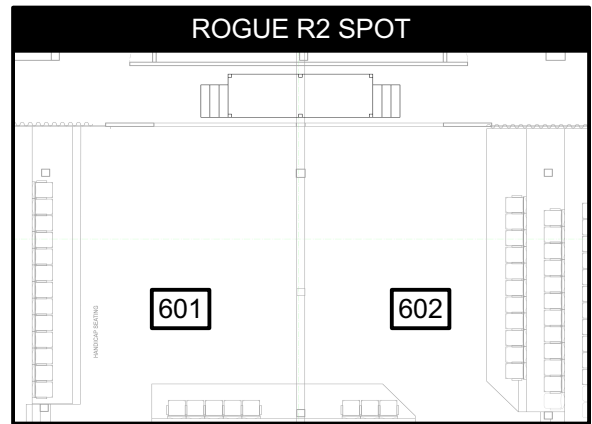

JERSEY BOYS

MAGIC SHEET

LD: CALEB STROMAN

MILLBROOK PLAYHOUSE

JERSEY BOYS

MAGIC SHEET

LD: CALEB STROMAN

ROGUE R2 SPOT