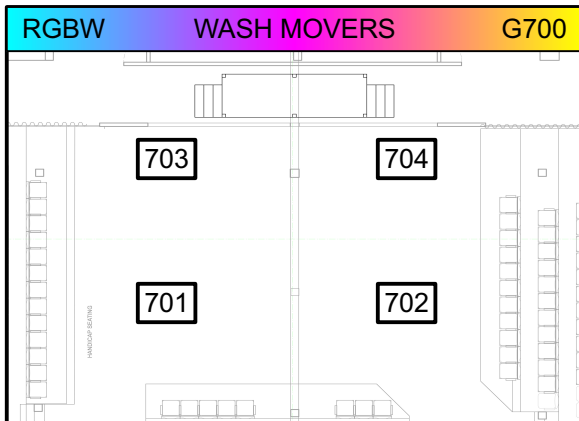

JERSEY BOYS

MAGIC SHEET

LD: CALEB STROMAN

MILLBROOK PLAYHOUSE

JERSEY BOYS

MAGIC SHEET

LD: CALEB STROMAN

ROGUE R2 SPOT