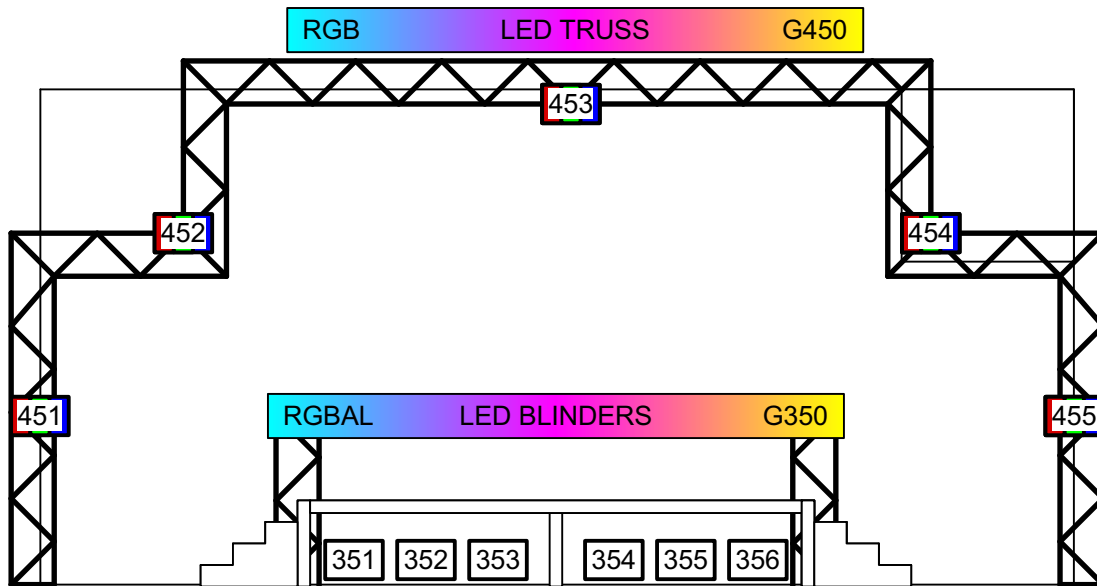

JERSEY BOYS

MAGIC SHEET

LD: CALEB STROMAN

MILLBROOK PLAYHOUSE

JERSEY BOYS

MAGIC SHEET

LD: CALEB STROMAN

ROGUE R2 SPOT

ROTATING GOBO WHEEL

STATIC GOBO WHEEL

COLOR WHEEL 1

COLOR WHEEL 2

MOVER FOCUS PALETTES

SPECIALS

HR VOM - ON STAGE _____ 31
OFF STAGE _____ 32

HL VOM - ON STAGE _____ 41
OFF STAGE _____ 42