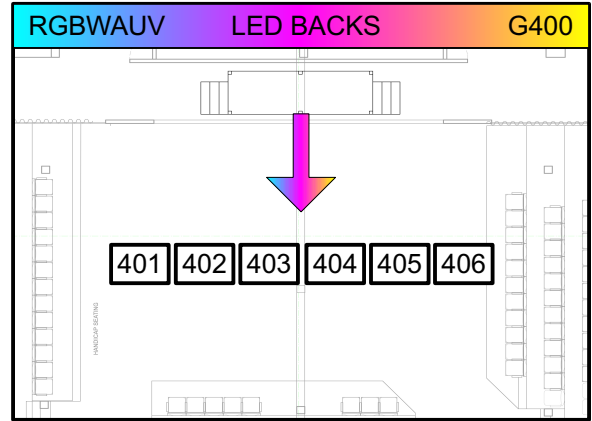

JERSEY BOYS

MAGIC SHEET

LD: CALEB STROMAN