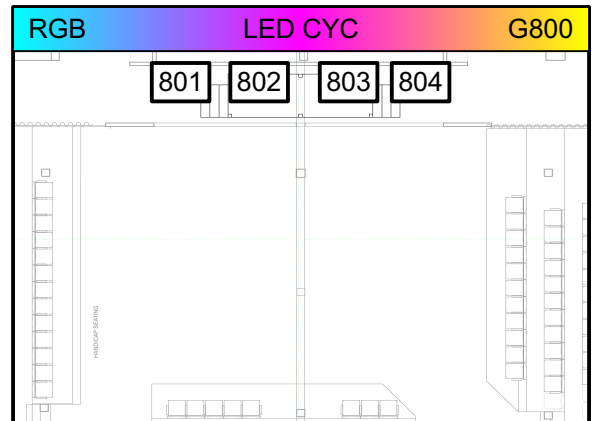

JERSEY BOYS

MAGIC SHEET

LD: CALEB STROMAN