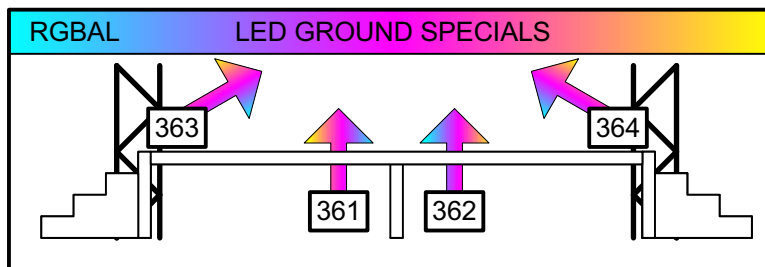

JERSEY BOYS

MAGIC SHEET

LD: CALEB STROMAN

MILLBROOK PLAYHOUSE

JERSEY BOYS

MAGIC SHEET

LD: CALEB STROMAN

ROGUE R2 SPOT