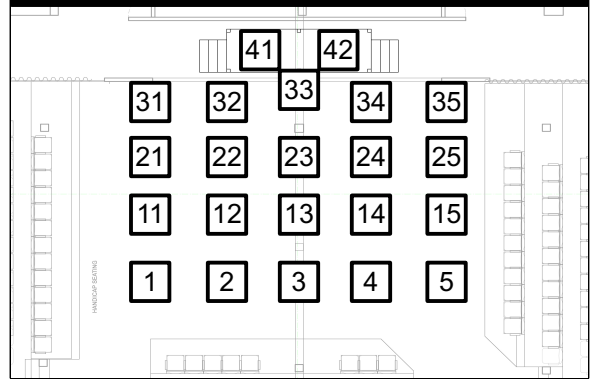

ROTATING GOBO WHEEL

STATIC GOBO WHEEL

COLOR WHEEL 1

COLOR WHEEL 2

MOVER FOCUS PALETTES

SPECIALS

HR VOM - ON STAGE _____ 31
OFF STAGE _____ 32

HL VOM - ON STAGE _____ 41
OFF STAGE _____ 42