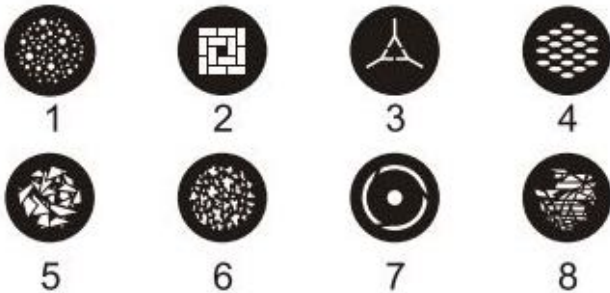

MILLBROOK PLAYHOUSE

JERSEY BOYS

MAGIC SHEET

LD: CALEB STROMAN

ROGUE R2 SPOT

ROTATING GOBO WHEEL

STATIC GOBO WHEEL

COLOR WHEEL 1

COLOR WHEEL 2

MOVER FOCUS PALETTES

SPECIALS

HR VOM - ON STAGE _____ 31
OFF STAGE _____ 32

HL VOM - ON STAGE _____ 41
OFF STAGE _____ 42

USR FRONT PLATFORM _____ 51
USL FRONT PLATFORM _____ 52

STREET LAMP _____ 211

HOUSE LIGHTS _____ 250

HAZER _____ 998