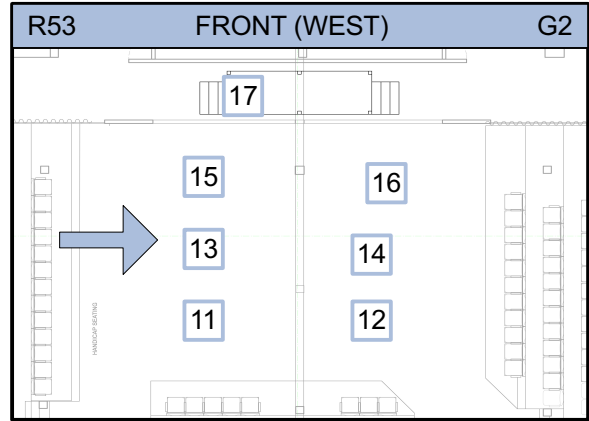

JERSEY BOYS

MAGIC SHEET

LD: CALEB STROMAN