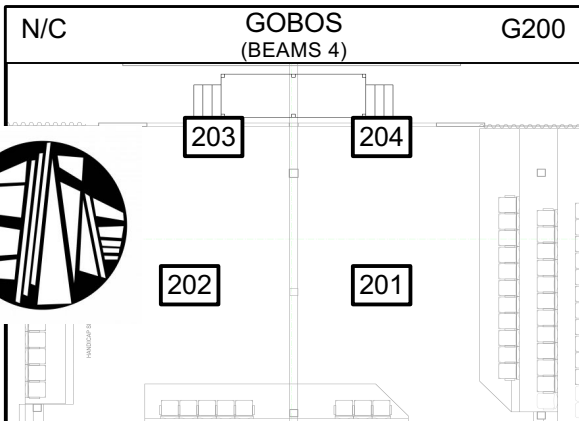

JERSEY BOYS

MAGIC SHEET

LD: CALEB STROMAN