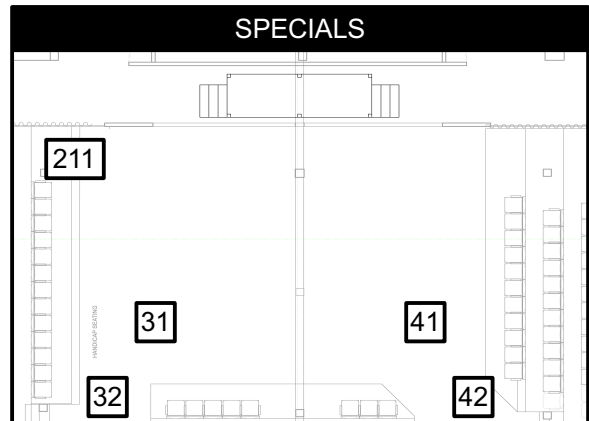

JERSEY BOYS

MAGIC SHEET

LD: CALEB STROMAN