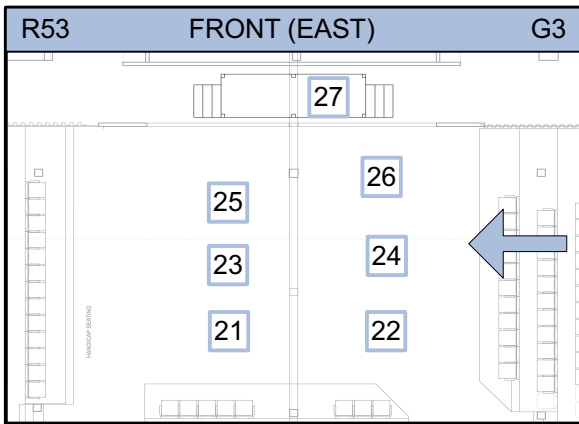

JERSEY BOYS

MAGIC SHEET

LD: CALEB STROMAN