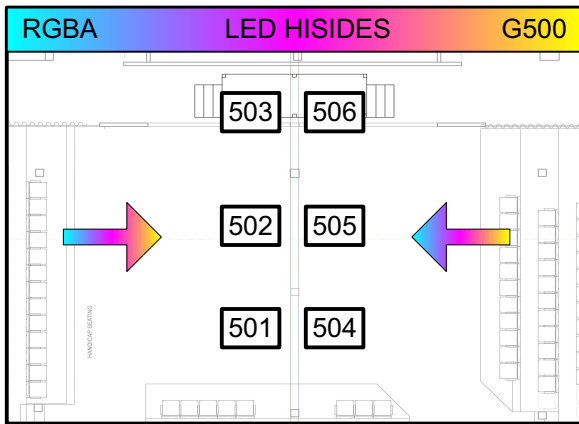

JERSEY BOYS

MAGIC SHEET

LD: CALEB STROMAN

MILLBROOK PLAYHOUSE

JERSEY BOYS

MAGIC SHEET

LD: CALEB STROMAN

ROGUE R2 SPOT