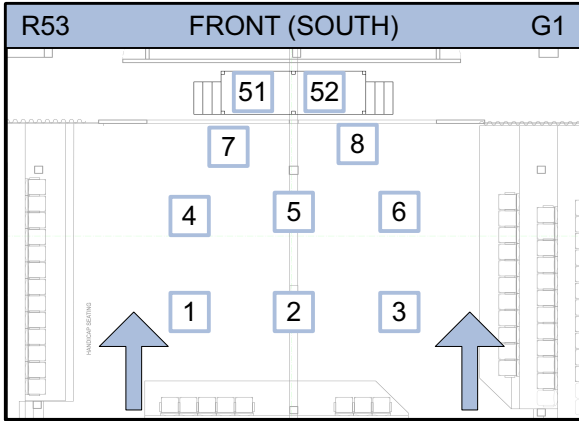

JERSEY BOYS

MAGIC SHEET

LD: CALEB STROMAN