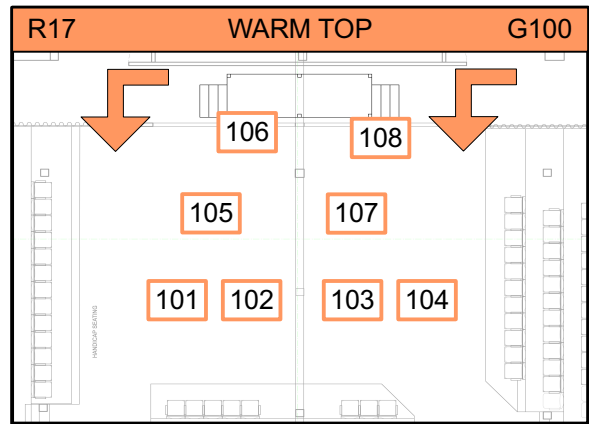

JERSEY BOYS

MAGIC SHEET

LD: CALEB STROMAN